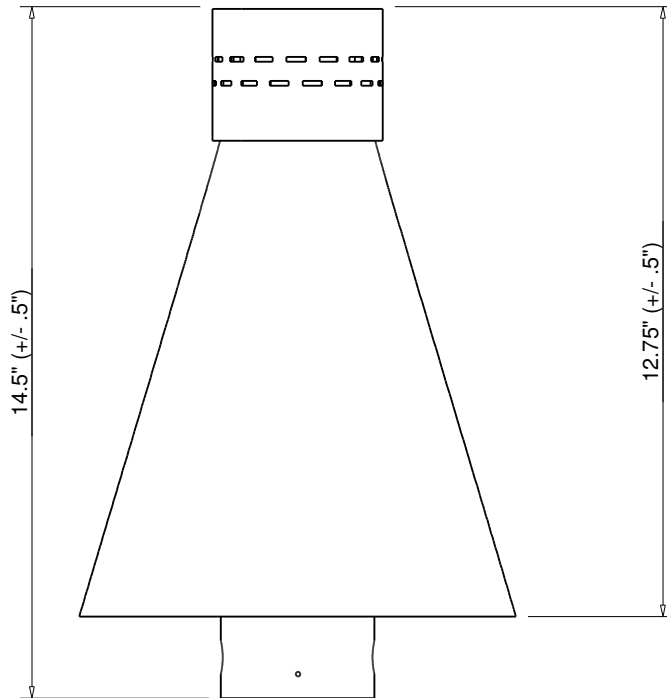

PART NUMBERS	STND BTU	STYLE	
		KANO MATERIAL	WITH OR WITHOUT POST
TK40MAN-B	25K	BLACK ALUMINUM	WITH 96" POST
TKHEAD40MAN-B	25K	BLACK ALUMINUM	TIKI TOP ONLY
TK40MAN-C	25K	HAMMERED COPPER	WITH 96" POST
TKHEAD40MAN-C	25K	HAMMERED COPPER	TIKI TOP ONLY