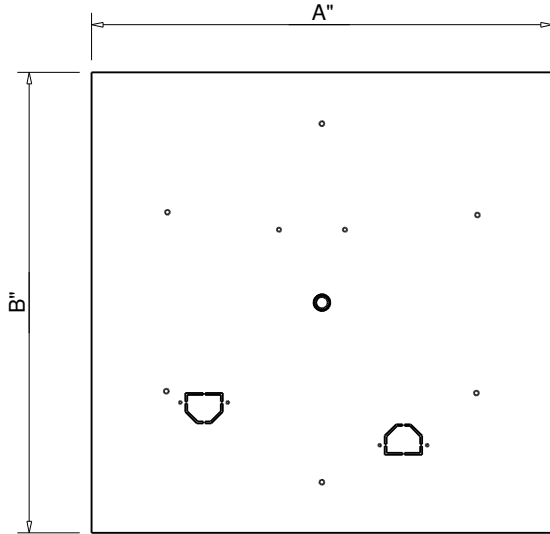

MODEL NUMBER	SIZE (A", B")	HUB SIZE
571-18SQ	18"	1/2"
571-24SQ	24"	1/2"
571-30SQ	30"	1/2"
571-36HCSQ	36"	3/4"
571-42HCSQ	42"	3/4"

Material:

1. ALL PANS ARE 304 STAINLESS STEEL

Notes:

1. FOR USE WITH FIXED PIPING SYSTEMS ONLY.
2. ALL ENCLOSURES REQUIRE 4 each 18 SQ/IN VENTS ON OPPOSING SIDES AND ADEQUATE DRAINAGE.
3. RESIDENTIAL GAS PRESSURE ONLY. (NG- 7.0" WC, LP- 11.0" WC)
4. MODIFICATION OF PRODUCT WILL VOID ANY WARRANTY.
5. FOLLOW ALL MANUFACTURER INSTALLATION INSTRUCTIONS AND LOCAL CODES.
6. ALL DIMENSIONS ARE CONSIDERED TRUE AND REFLECT MANUFACTURER'S SPECIFICATIONS AS OF THE REVISION DATE.
7. DO NOT SCALE DRAWING.
8. THESE DRAWINGS ARE FOR SIZING AND PLANNING PURPOSES. ALL INFORMATION CONTAINED HEREIN WAS CURRENT AT THE TIME OF DEVELOPMENT. THE MANUFACTURER'S RESPONSIBLE FOR THE ACCURACY OF THE DRAWING.