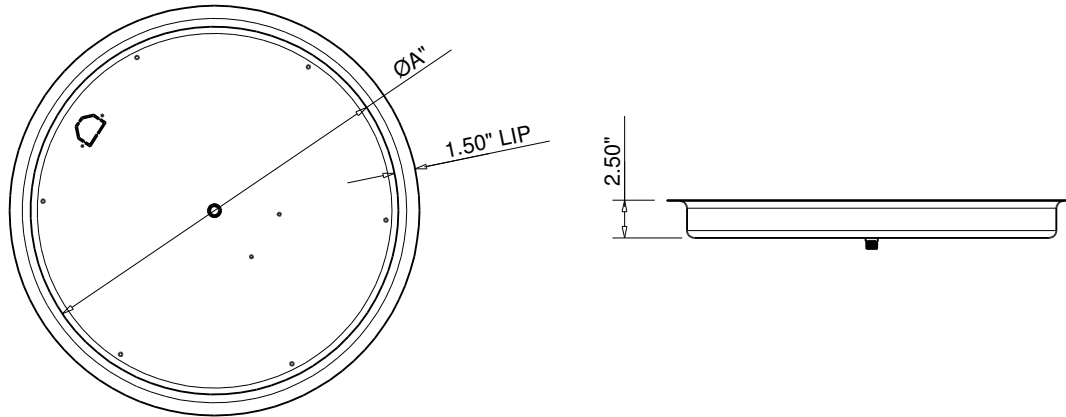

MODEL NUMBER	SIZE (A")	HUB SIZE
570-13	13"	1/2"
570-19	19"	1/2"
570-25	25"	1/2"
570-31	31"	1/2"
570-31HC	31"	3/4"
570-37HC	37"	3/4"
570-43HC	43"	3/4"

Material:

- 1. ALL PANS ARE 304 STAINLESS STEEL

Notes: