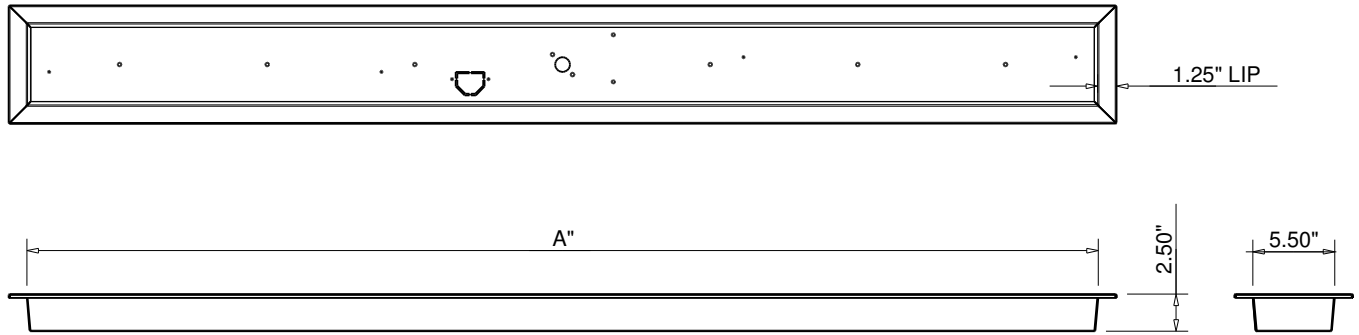

MODEL NUMBER	SIZE (A")
LFPSS24	24"
LFPSS36	36"
LFPSS48	48"
LFPSS60	60"
LFPSS72	72"
LFPSS96	96"

Material:

- 1. ALL PANS ARE 304 STAINLESS STEEL

Notes:

- 1. FOR USE WITH FIXED PIPING SYSTEMS ONLY.
- 2. ALL ENCLOSURES REQUIRE 4 each 18 SQ/IN VENTS ON OPPOSING SIDES AND ADEQUATE DRAINAGE.
- 3. RESIDENTIAL GAS PRESSURE ONLY. (NG- 7.0" WC, LP- 11.0" WC)
- 4. MODIFCATION OF PRODUCT WILL VOID ANY WARRANTY.
- 5. FOLLOW ALL MANUFACTURER INSTALLATION INSTRUCTIONS AND LOCAL CODES.
- 6. ALL DIMENSIONS ARE CONSIDERED TRUE AND REFLECT MANUFACTURER'S SPECIFICATIONS AS OF THE REVISION DATE.
- 7. DO NOT SCALE DRAWING.
- 8. THESE DRAWINGS ARE FOR SIZING AND PLANNING PURPOSES. ALL INFORMATION CONTAINED HEREIN WAS CURRENT AT THE TIME OF DEVELOPMENT. THE MANUFACTURER'S RESPONSIBLE FOR THE ACCURACY OF THE DRAWING.