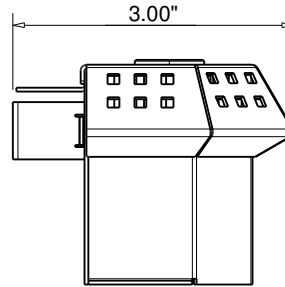

Notes:

1. Material: 304 Stainless Steel
2. Used on Electronic Ignition (EI) and Safety Pilot (FFPK) units.

PILOT ASSEMBLY