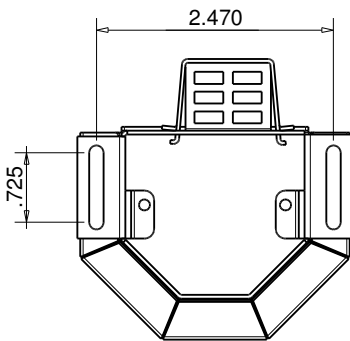

Notes:

1. Material: 304 Stainless Steel
2. Used on Electronic Ignition (EI) and Safety Pilot (FFPK) units.

PILOT ASSEMBLY