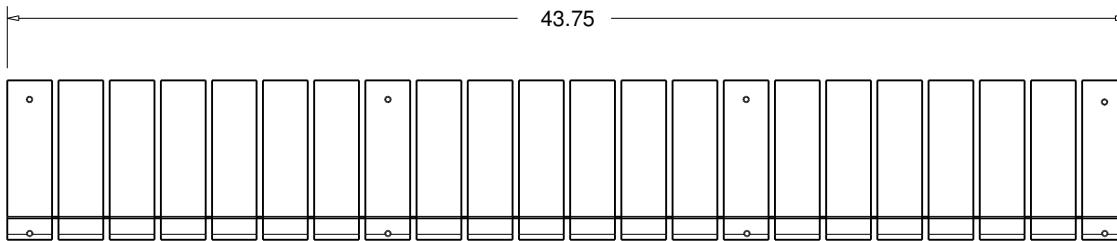

FIRE INSPIRED®
Hearth Products Controls Co

HEARTH PRODUCTS CONTROLS
2225 LYONS RD.
MIAMISBURG, OH 45342
TOLL FREE: 877.585.9800
PHONE: 937.436.9800
www.hpcfired.com

Notes:

1. CONSTRUCTED OF 16ga 304 STAINLESS STEEL.
2. CAN BE BENT AND CUT TO ANY SHAPE TO FIT THE OPENING OF THE ENCLOSURE. (SQUARE, LINEAR AND ROUND).
3. COLLAR TO BE FASTENED IN BETWEEN 2 LAYERS OF BRICK AT THE APPROPRIATE HEIGHT.

IC44SS-FF
FLEXIBLE INSTALL COLLAR