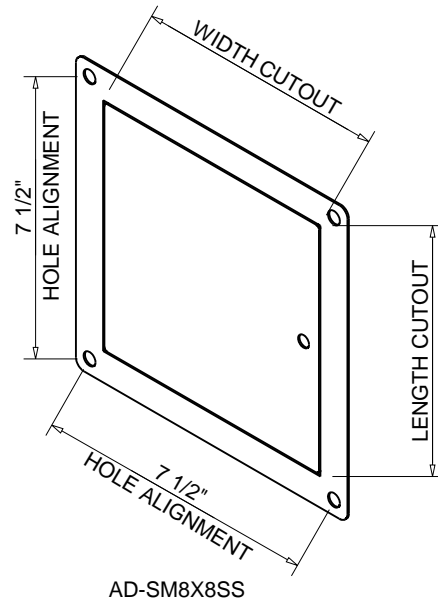

Hearth Products Controls Co

HEARTH PRODUCTS CONTROLS
 2225 LYONS RD.
 MIAMISBURG, OH 45342
 TOLL FREE: 877.585.9800
 PHONE: 937.436.9800
 www.hpcfire.com

PART NUMBER	FITS ENCLOSURE CUTOUT			OVERALL		DOOR OPENING		MOUNTING HOLES
	LENGTH	WIDTH	DEPTH	LENGTH	WIDTH	LENGTH	WIDTH	
AD-RM6X6SS	6 3/8"	6 3/8"	2"	7 5/8"	7 5/8"	6"	6"	1/4"
AD-RM8X8SS	8 3/8"	8 3/8"	2"	9 5/8"	9 5/8"	8"	8"	1/4"
AD-SM8X8SS	8"	8"	-	10"	10"	8"	8"	7/16"

ACCESS DOOR PANELS