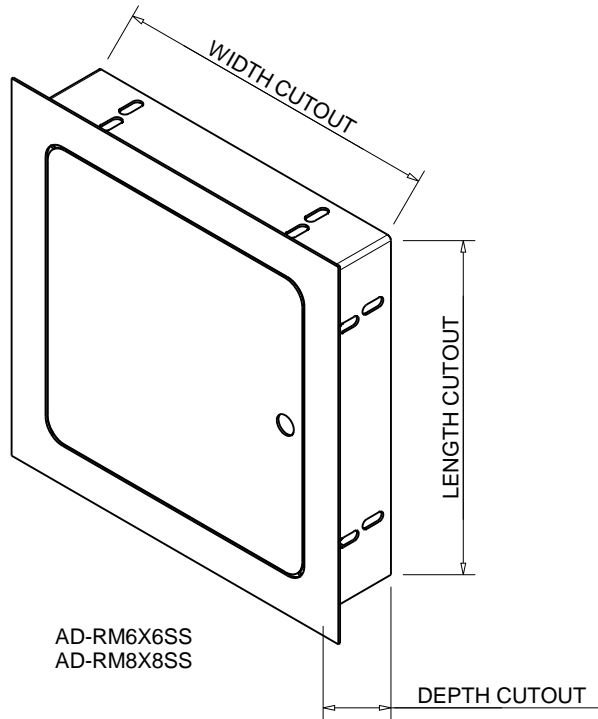

Hearth Products Controls Co

HEARTH PRODUCTS CONTROLS
 2225 LYONS RD.
 MIAMISBURG, OH 45342
 TOLL FREE: 877.585.9800
 PHONE: 937.436.9800
 www.hpcfire.com

PART NUMBER	FITS ENCLOSURE CUTOUT			OVERALL		DOOR OPENING		MOUNTING HOLES
	LENGTH	WIDTH	DEPTH	LENGTH	WIDTH	LENGTH	WIDTH	
AD-RM6X6SS	6 3/8"	6 3/8"	2"	7 5/8"	7 5/8"	6"	6"	1/4"
AD-RM8X8SS	8 3/8"	8 3/8"	2"	9 5/8"	9 5/8"	8"	8"	1/4"
AD-SM8X8SS	8"	8"	-	10"	10"	8"	8"	7/16"